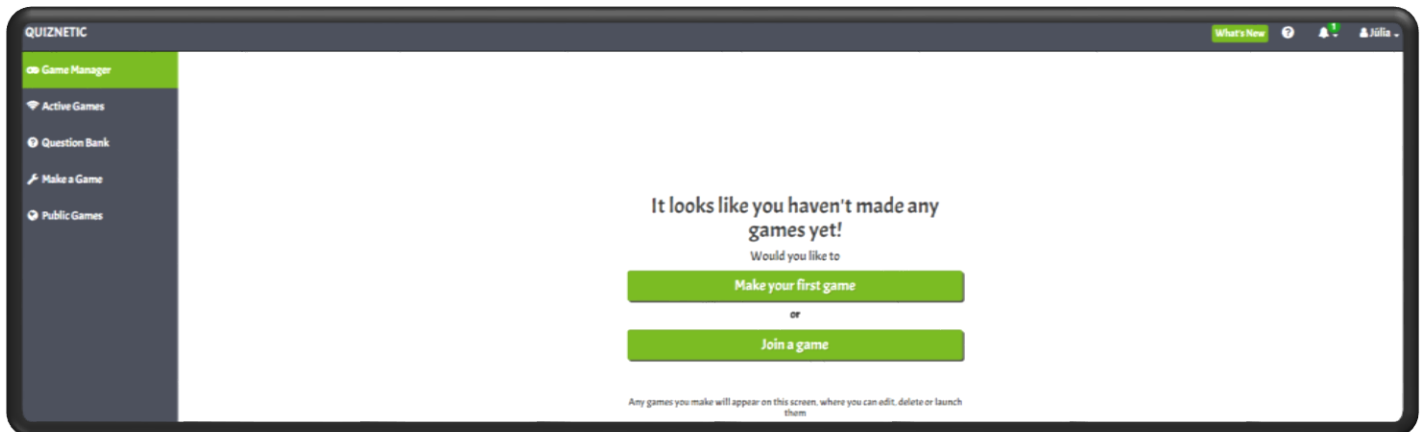

4. You can choose from 2 Plans. The first one is for free. If you would like to be professional user, choose the PLUS version.

5. You have to decide what would you like to do, you can choose from 2 opportunities.

- Make your first game
- Join a game

6. That is all. 😊 Thanks for your attention.

Laura Muhonen & Júlia Tatár