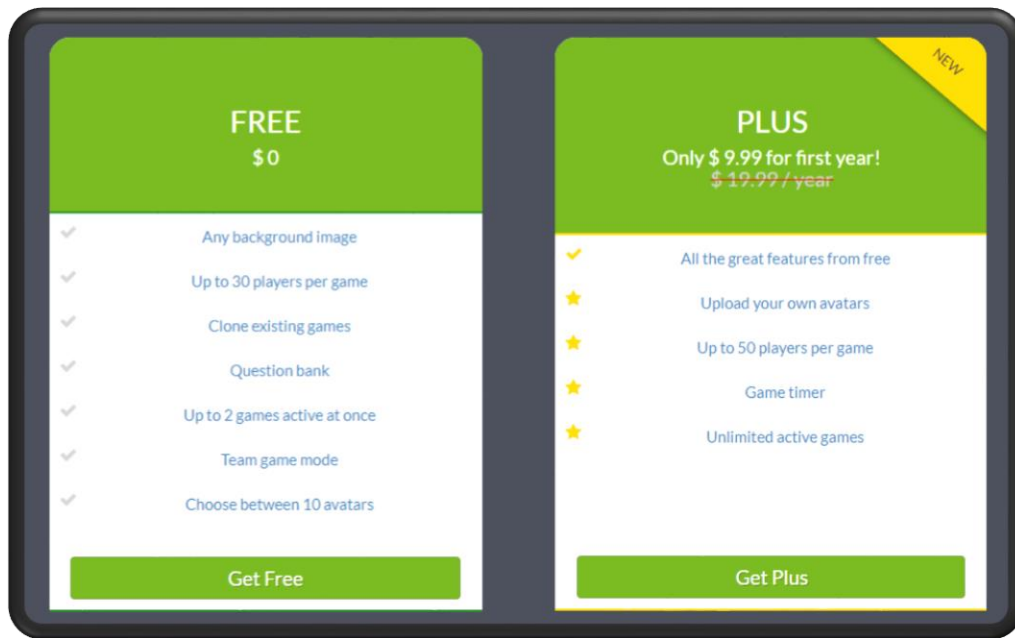

QUIZNETIC

If you try the Quiznetic for the first time, these steps might help you.

Open this link: <https://quiznetic.com/>

1. Click on the register button.

2. Enter your date of birth

A screenshot of the "Enter your date of birth" form. It consists of three dropdown menus for month, day, and year, with "Jan", "1", and "2018" selected. Below the dropdowns is a large green "Continue" button.

3. You can choose, you can sign up simply or you can sign up with your google account, it is more easier.

A screenshot of the "Create an Account" form. It includes input fields for "First name", "Last name", "Email address", "Confirm email address", "Password", and "Confirm Password". Below the password field, it states "Minimum of 6 characters". At the bottom, there is a green "Sign up" button, an "OR" separator, and a "Sign up with Google" button with the Google logo. A footer note reads: "By signing up you agree to the terms and privacy policy."

4. You can choose from 2 Plans. The first one is for free. If you would like to be professional user, choose the PLUS version.

5. You have to decide what would you like to do, you can choose from 2 opportunities.